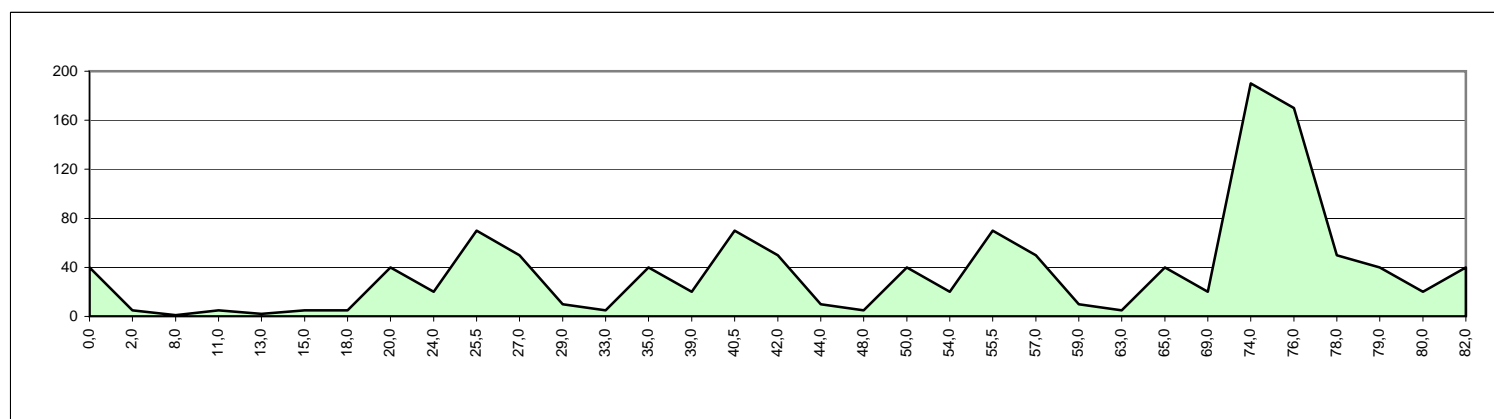

V TROFEO EL GALLO

ORGANIZADOR: C.C. Comarca del Asón DIA: 17 de Julio de 2010
 LOCALIDAD: Treto HORA: 16:30
 CATEGORÍA: Senior-Master KMS.: 82

RUTOMETRO - ALTIMETRO

Recorrido	Ctra.	Km			Alt.	Medias - Km/h		
		Rec.	Por rec.	Tramo		38	40	42
TRETO	N-634	0,0	82,0	0,0	40	16:30:00	16:30:00	16:30:00
CICERO	CA-241	2,0	80,0	2,0	5	16:33:09	16:33:00	16:32:51
SANTOÑA	CA 141	8,0	74,0	6,0	1	16:42:38	16:42:00	16:41:26
ARGOÑOS	CA-148	11,0	71,0	3,0	5	16:47:22	16:46:30	16:45:43
ESCALANTE	CA-148	13,0	69,0	2,0	2	16:50:32	16:49:30	16:48:34
GAMA	N-634	15,0	67,0	2,0	5	16:53:41	16:52:30	16:51:26
CICERO	N-634	18,0	64,0	3,0	5	16:58:25	16:57:00	16:55:43
TRETO (M. VOLANTE)	N-634	20,0	62,0	2,0	40	17:01:35	17:00:00	16:58:34
CARASA	CA-258	24,0	58,0	4,0	20	17:07:54	17:06:00	17:04:17
ALTO CARASA (MONTAÑA)	CA-258	25,5	56,5	1,5	70	17:10:16	17:08:15	17:06:26
ANGUSTINA	CA-258	27,0	55,0	1,5	50	17:12:38	17:10:30	17:08:34
LIMPIAS	CA-257	29,0	53,0	2,0	10	17:15:47	17:13:30	17:11:26
COLINDRES	N-629	33,0	49,0	4,0	5	17:22:06	17:19:30	17:17:09
TRETO (ESPRIN ESPECIAL)	N-634	35,0	47,0	2,0	40	17:25:16	17:22:30	17:20:00
CARASA	CA-258	39,0	43,0	4,0	20	17:31:35	17:28:30	17:25:43
ALTO CARASA (MONTAÑA)	CA-258	40,5	41,5	1,5	70	17:33:57	17:30:45	17:27:51
ANGUSTINA	CA-258	42,0	40,0	1,5	50	17:36:19	17:33:00	17:30:00
LIMPIAS	CA-257	44,0	38,0	2,0	10	17:39:28	17:36:00	17:32:51
COLINDRES	N-629	48,0	34,0	4,0	5	17:45:47	17:42:00	17:38:34
TRETO (M. VOLANTE)	N-634	50,0	32,0	2,0	40	17:48:57	17:45:00	17:41:26
CARASA	CA-258	54,0	28,0	4,0	20	17:55:16	17:51:00	17:47:09
ALTO CARASA	CA-258	55,5	26,5	1,5	70	17:57:38	17:53:15	17:49:17
ANGUSTINA	CA-258	57,0	25,0	1,5	50	18:00:00	17:55:30	17:51:26
LIMPIAS	CA-257	59,0	23,0	2,0	10	18:03:09	17:58:30	17:54:17
COLINDRES	N-629	63,0	19,0	4,0	5	18:09:28	18:04:30	18:00:00
TRETO (M. VOLANTE)	N-634	65,0	17,0	2,0	40	18:12:38	18:07:30	18:02:51
CARASA	CA-258	69,0	13,0	4,0	20	18:18:57	18:13:30	18:08:34
PADIÉRNIGA (P. MONTAÑA)	CA-682	74,0	8,0	5,0	190	18:26:51	18:21:00	18:15:43
BUERAS	CA-683	76,0	6,0	2,0	170	18:30:00	18:24:00	18:18:34
SAN PANTALEON	CA-268	78,0	4,0	2,0	50	18:33:09	18:27:00	18:21:26
BADAMES	CA-268	79,0	3,0	1,0	40	18:34:44	18:28:30	18:22:51
CARASA	CA-258	80,0	2,0	1,0	20	18:36:19	18:30:00	18:24:17
TRETO META	N-634	82,0	0,0	2,0	40	18:39:28	18:33:00	18:27:09