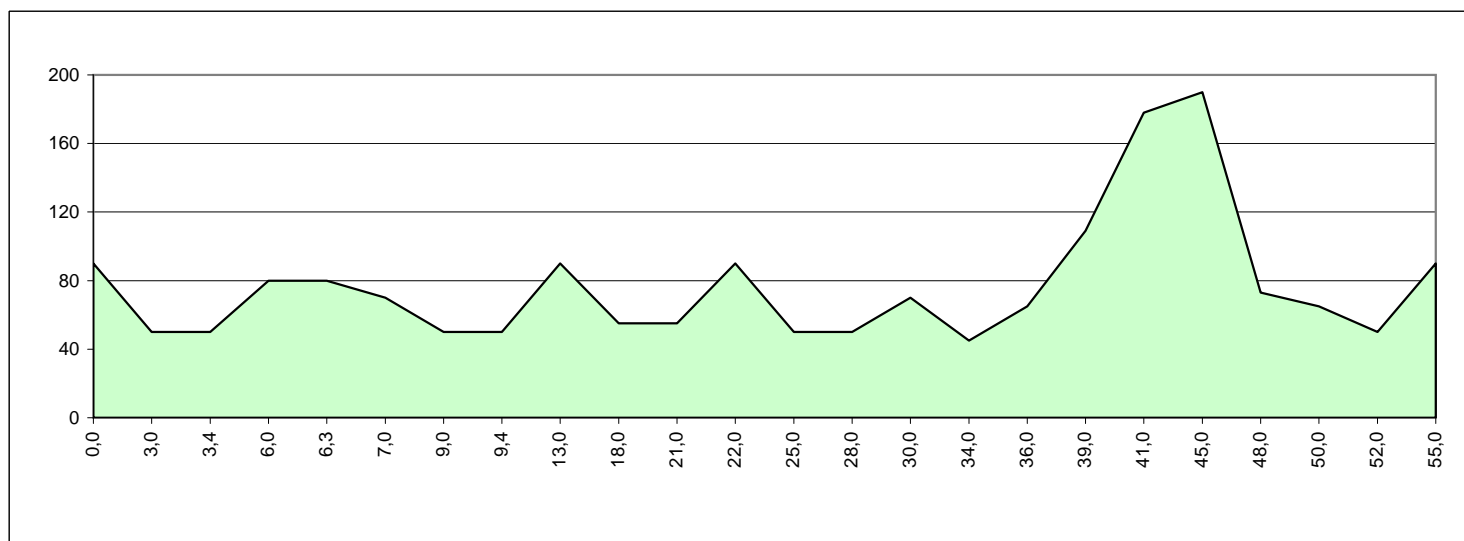

XI TROFEO JESÚS DEL MONTE

ORGANIZADOR: CC Meruelo DÍA: 1 de mayo de 2011
 LOCALIDAD: Jesús del Monte HORA: 10:30
 CATEGORÍA: Cadete KMS.: 55

RUTOMETRO - ALTIMETRO

Recorrido	Carretera	Km			Altitud	Medias - Km/h		
		Recorridos	Por recorrer	Tramo		34	36	38
Jesús del Monte	N-634	0,0	55,0	0,0	90	10:30:00	10:30:00	10:30:00
Beranga - Rotonda recto	N-634	3,0	52,0	3,0	50	10:35:18	10:35:00	10:34:44
Beranga - Rotonda recto	N-634	3,4	51,6	0,4	50	10:36:00	10:35:40	10:35:22
Ambrosero - Giro Dcha	Carretera local	6,0	49,0	2,6	80	10:40:35	10:40:00	10:39:28
Ambrosero - Giro Izda	Carretera local	6,3	48,7	0,3	80	10:41:07	10:40:30	10:39:57
B° Madama - Giro Izda	Carretera local	7,0	48,0	0,7	70	10:42:21	10:41:40	10:41:03
Beranga - Rotonda recto	N-634	9,0	46,0	2,0	50	10:45:53	10:45:00	10:44:13
Beranga - Rotonda recto	N-634	9,4	45,6	0,4	50	10:46:35	10:45:40	10:44:51
Jesús del Monte - P.M.	N-634	13,0	42,0	3,6	90	10:52:56	10:51:40	10:50:32
Anero - Rotonda recto	N-634	18,0	37,0	5,0	55	11:01:46	11:00:00	10:58:25
Hoznayo	N-634	21,0	34,0	3,0	55	11:07:04	11:05:00	11:03:09
El Bosque - M.V.	N-634	22,0	33,0	1,0	90	11:08:49	11:06:40	11:04:44
Solares - Cruce Izda	CA-161	25,0	30,0	3,0	50	11:14:07	11:11:40	11:09:28
Cecenas - Paso a nivel	CA-161	28,0	27,0	3,0	50	11:19:25	11:16:40	11:14:13
La Cavada - Cruce Izda	CA-651	30,0	25,0	2,0	70	11:22:56	11:20:00	11:17:22
Entrambasaguas - Cruce Dcha	CA-652	34,0	21,0	4,0	45	11:30:00	11:26:40	11:23:41
San Antonio	CA-652	36,0	19,0	2,0	65	11:33:32	11:30:00	11:26:51
Hornedo	CA-652	39,0	16,0	3,0	109	11:38:49	11:35:00	11:31:35
Riaño	CA-652	41,0	14,0	2,0	178	11:42:21	11:38:20	11:34:44
Alto Riaño - Giro Izda. - P.M.	CA-652	45,0	10,0	4,0	190	11:49:25	11:45:00	11:41:03
Solorzano	CA-266	48,0	7,0	3,0	73	11:54:42	11:50:00	11:45:47
Hazas de Cesto	CA-269	50,0	5,0	2,0	65	11:58:14	11:53:20	11:48:57
Beranga - Cruce Izda	N-634	52,0	3,0	2,0	50	12:01:46	11:56:40	11:52:06
Jesús del Monte - Meta	N-634	55,0	0,0	3,0	90	12:07:04	12:01:40	11:56:51

TOTAL: 55 Kms.